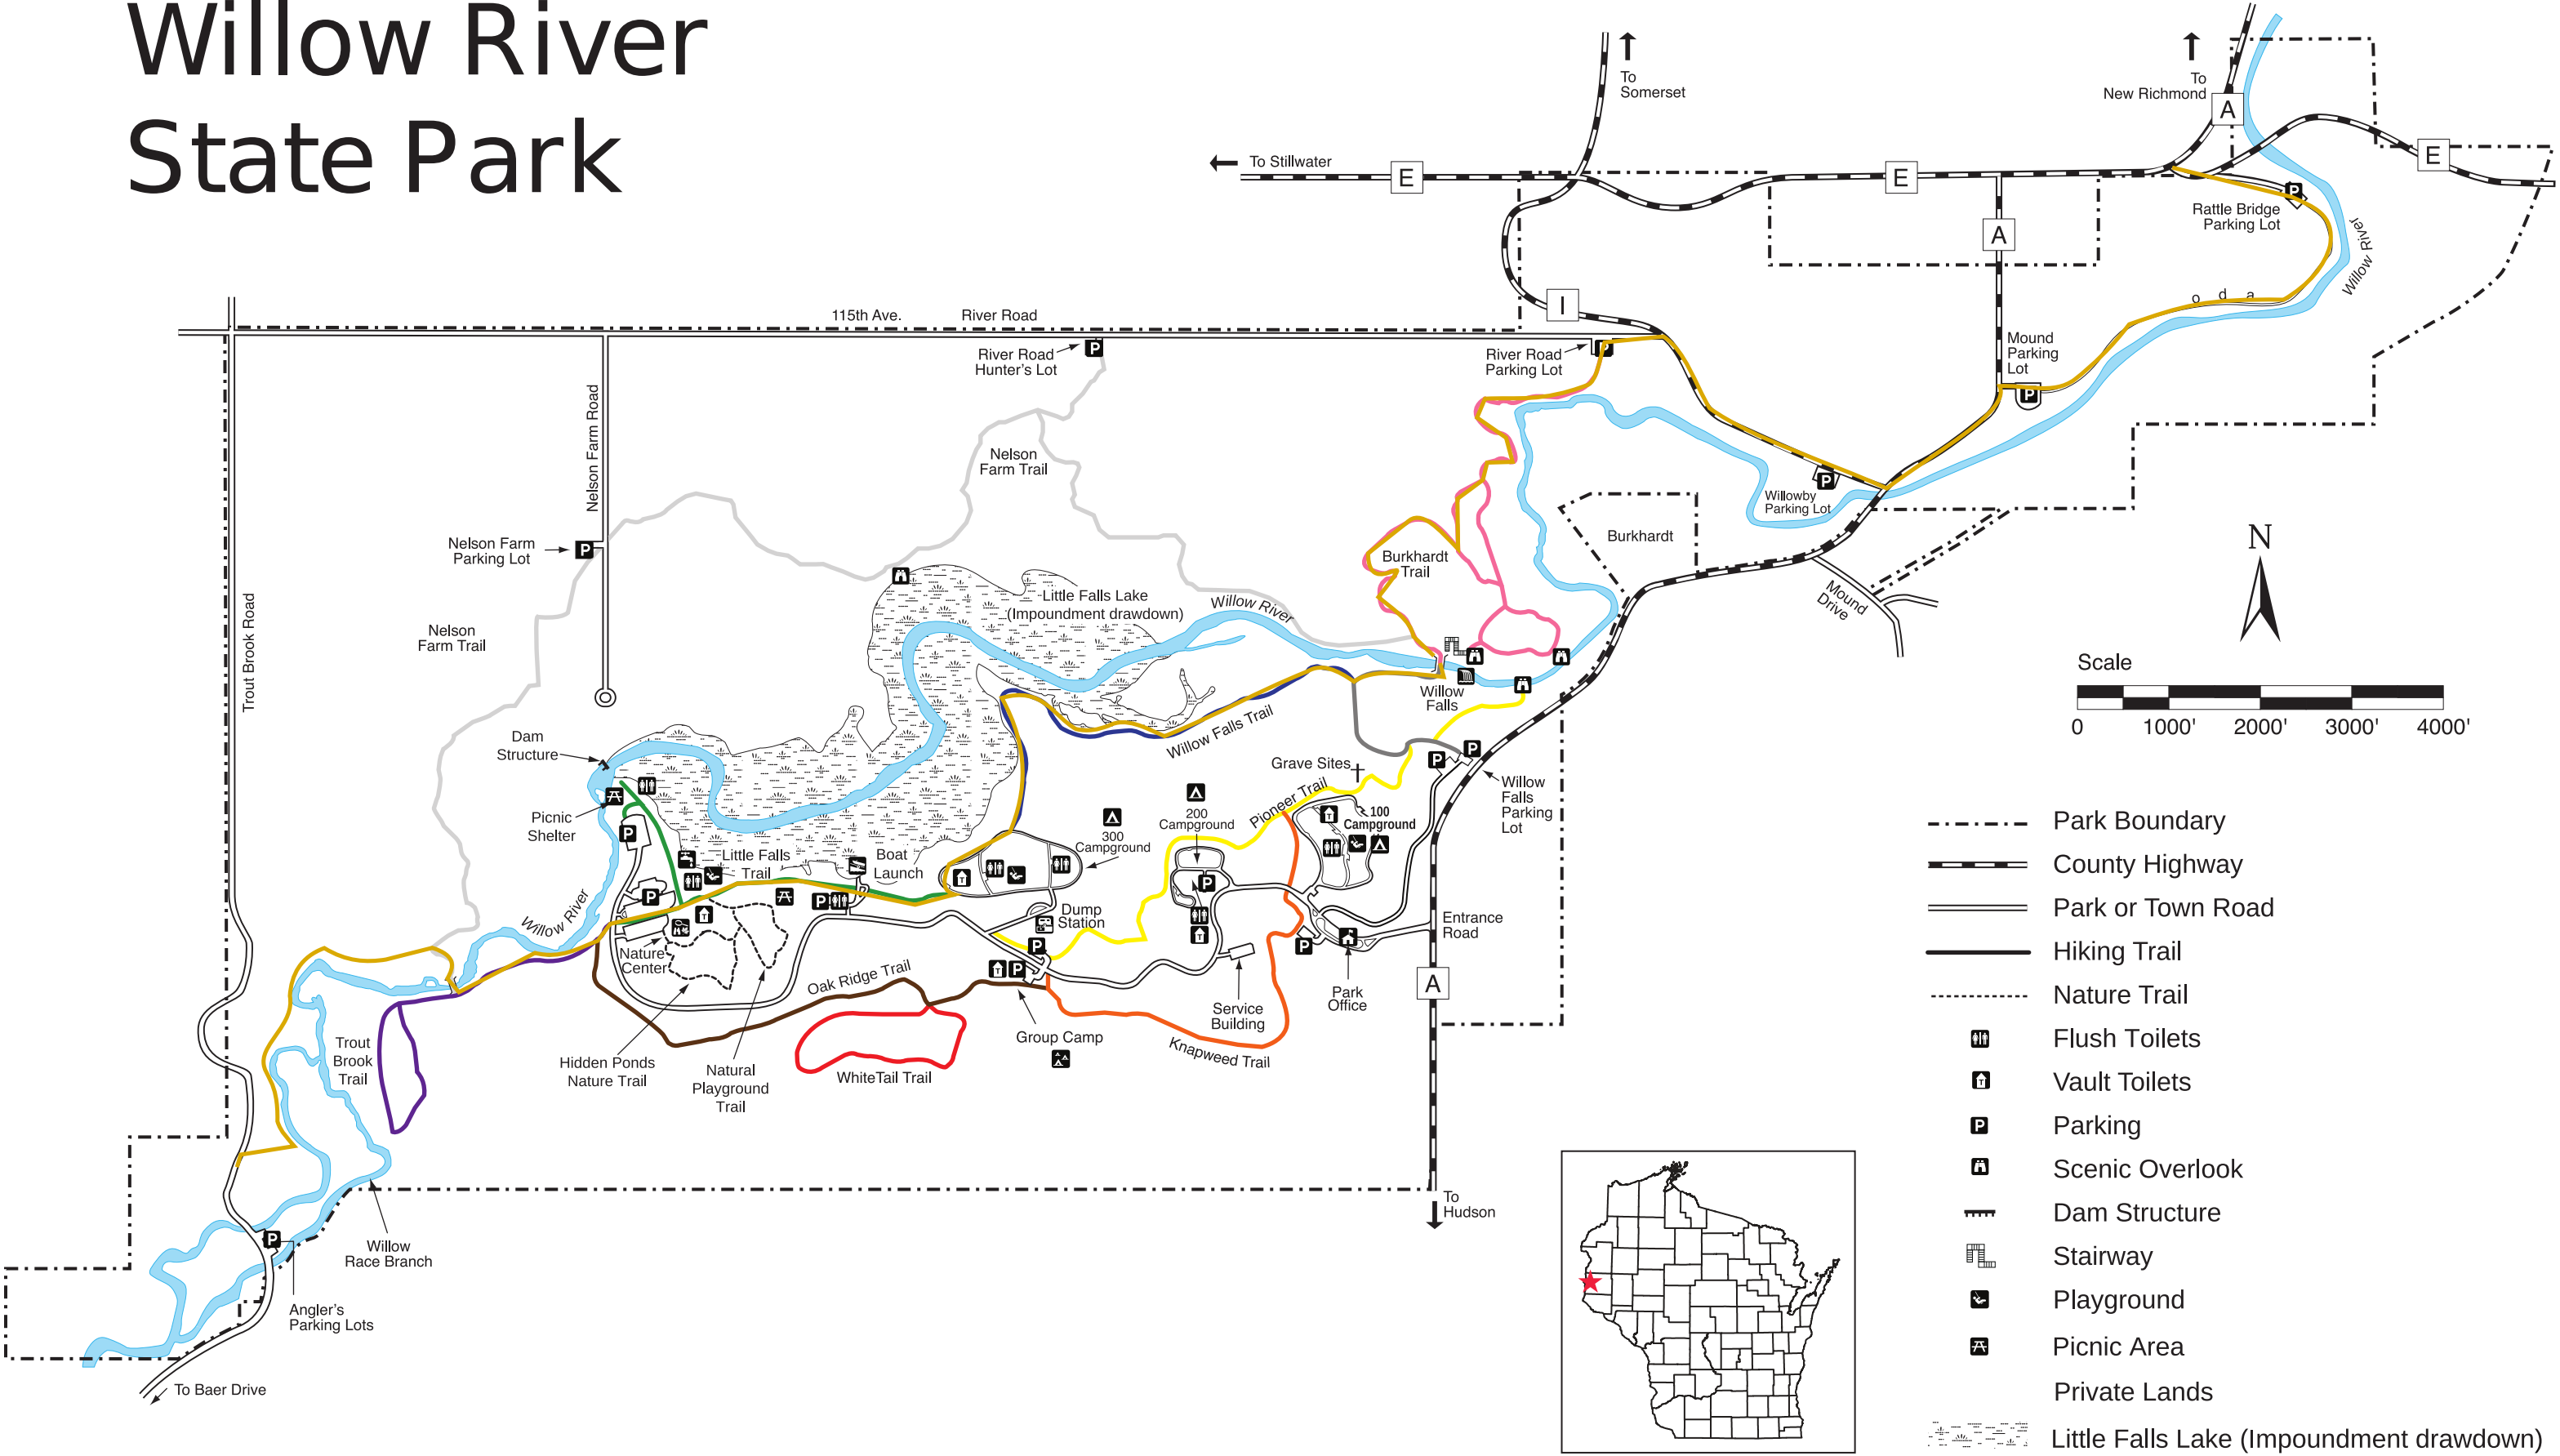

Willow River State Park

- Park Boundary
- == County Highway
- == Park or Town Road
- Hiking Trail
- Nature Trail
- 🚽 Flush Toilets
- 🚻 Vault Toilets
- P Parking
- 🏠 Scenic Overlook
- 🏗️ Dam Structure
- 🪜 Stairway
- 🎡 Playground
- 🌳 Picnic Area
- Private Lands
- 🌊 Little Falls Lake (Impoundment drawdown)